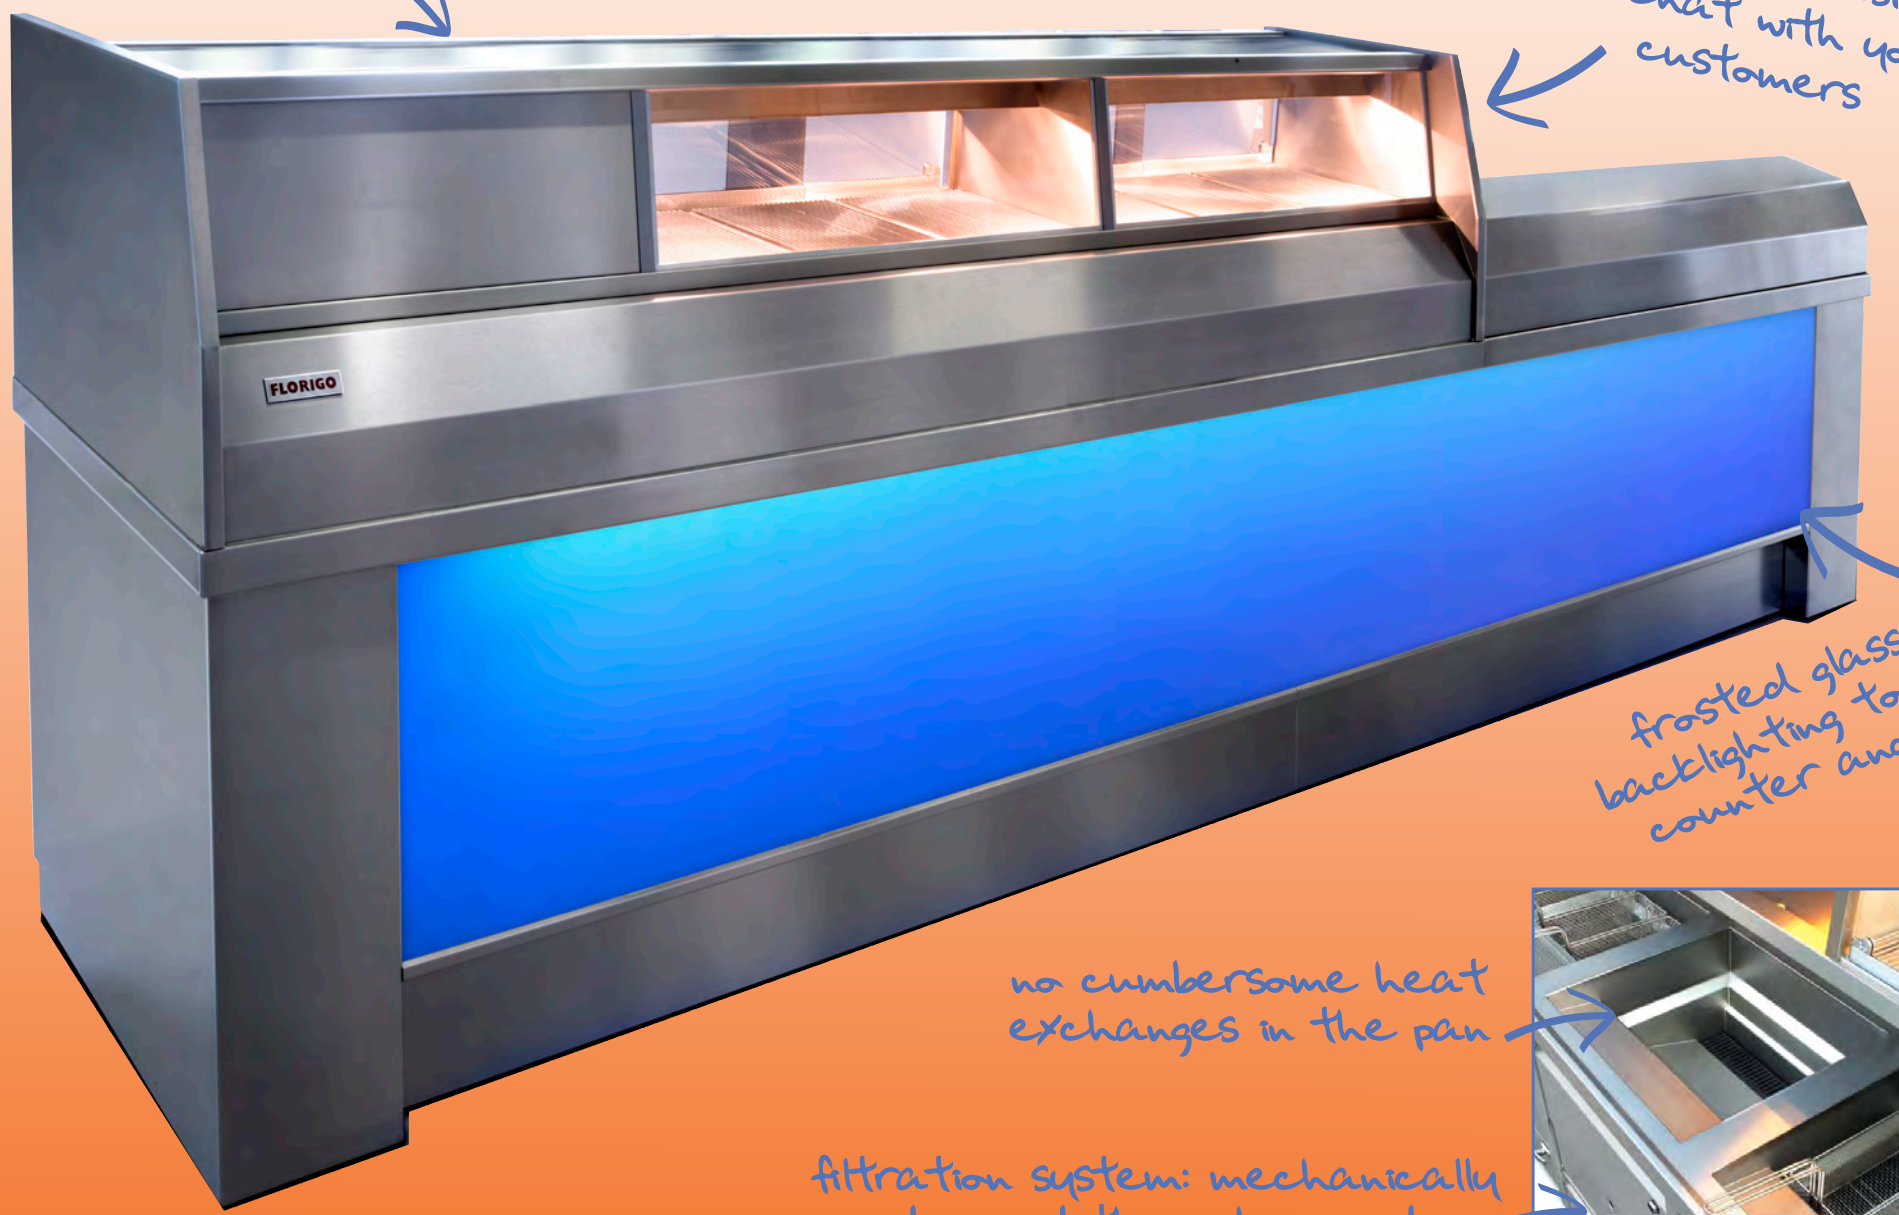

Take a Fresh Look
at FLORIGO!

FLORIGO

insulated glass top

lower profile making it easier to chat with your customers

frosted glass with backlighting to include counter and range

no cumbersome heat exchanges in the pan

filtration system: mechanically dragged through a pad

On a budget? Talk to us about our Eco Pans.

FLORIGO

Frying Solutions Ltd
19 Colemeadow Road
North Moons Moat
Redditch B98 9PB

+44 (0)1527 592 000
www.fryingsolutions.co.uk